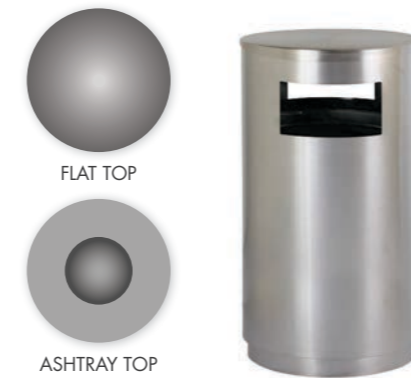

**ASTRID II (FT)
ASTRID II (AT)**
420(D) X 750(H) (mm)
70 LITRES